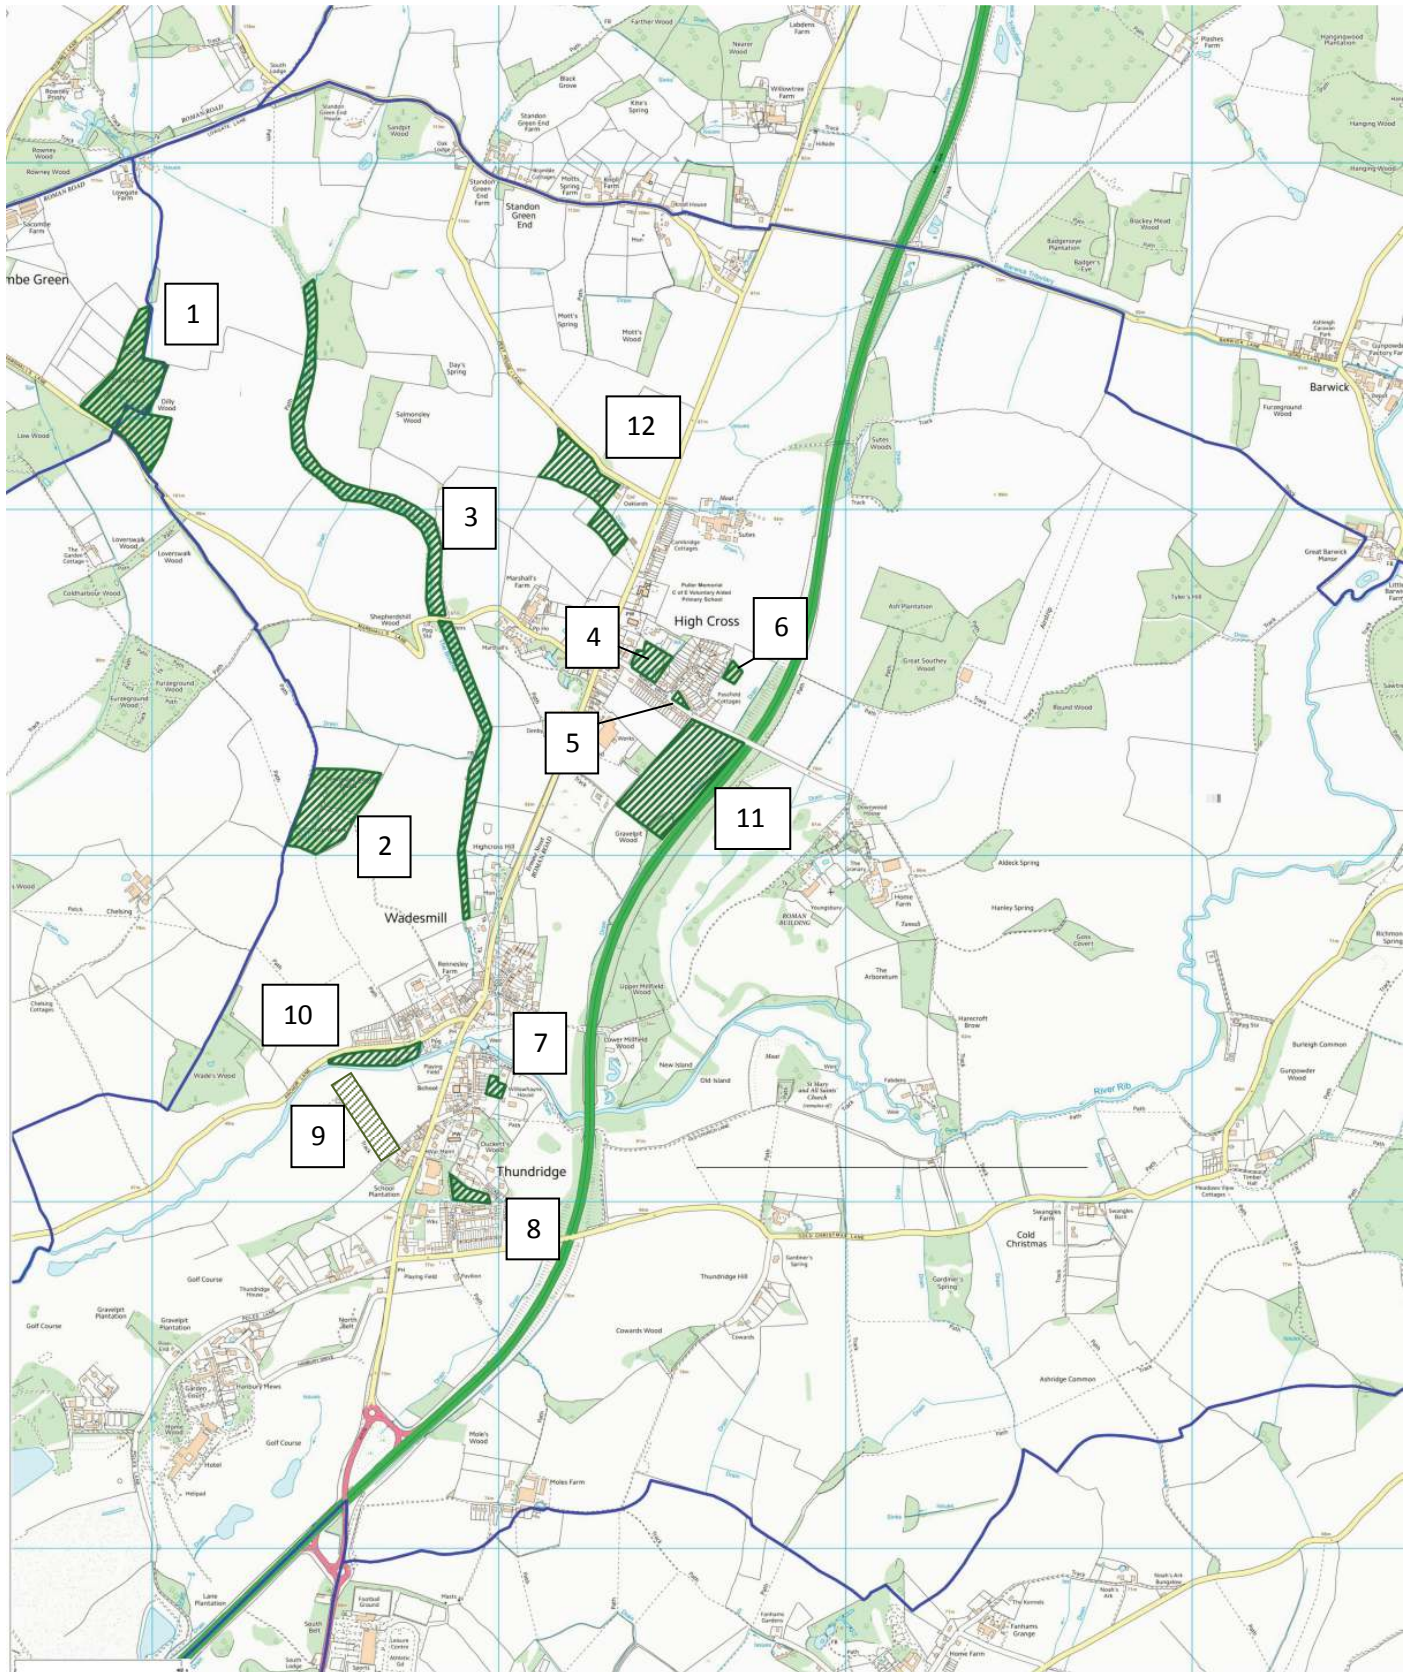

Green Spaces

- | | | | |
|----------------------------------|-----------------------------------|---------------------------|-------------------------------|
| 1 - Dilly Wood | 4 - Glebe Field | 7 - Jean's Orchard | 10 - Anchor Lane Meadow |
| 2 - Rennesley Gardens and Castle | 5 - The Green North Drive | 8 - The Pit | 11 - Gravel Pit Park |
| 3 - The Bourne | 6 - Back Road Wood off Noth Drive | 9 - Thundridge Allotments | 12 Football Fields and Meadow |